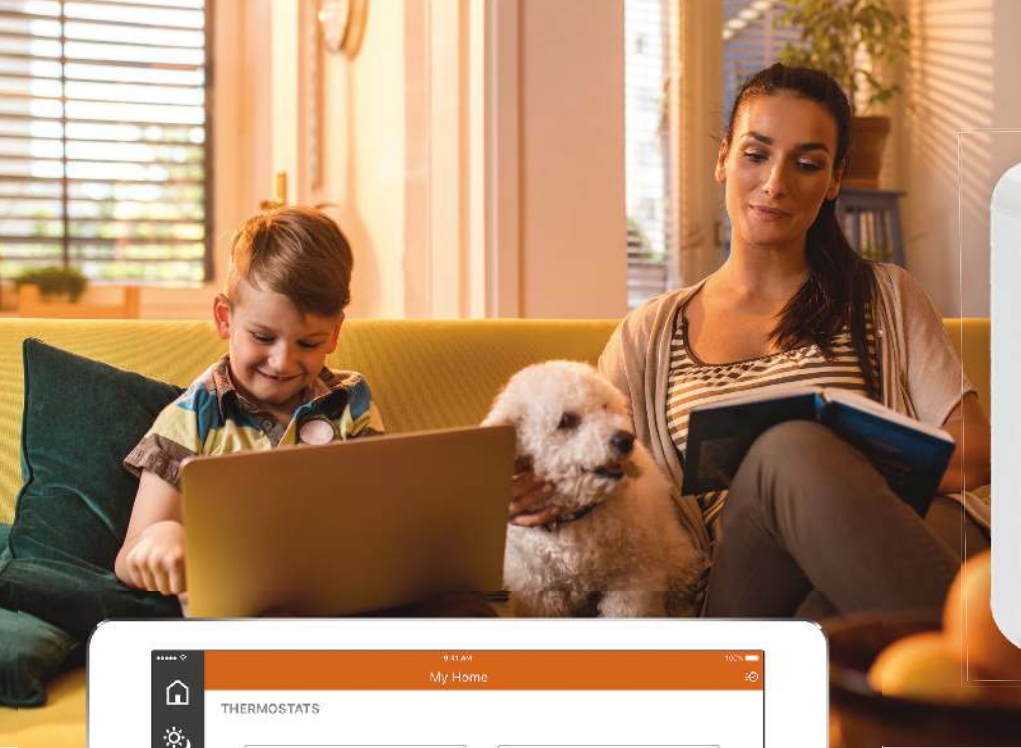

Get More From Your Connected Home

Our systems, powered by Alarm.com, are designed and built to provide a single, seamlessly integrated Smart Home solution. Having the mission critical services working together in your home, like your security system and thermostat, makes them more efficient.

Connect all of your systems with one totally personalized solution and start getting more from your home!

Sophisticated & Affordable

Get a sleek, low profile look for your wall without hurting your wallet.

Intelligently Connected

Temperature Sensors

Remote Access & Control

Custom Schedules

Critical Temperature Alerts

Geo-Services Automation

INTELLI SYSTEMS, Inc.

www.intelli-systems.com

360-895-7995