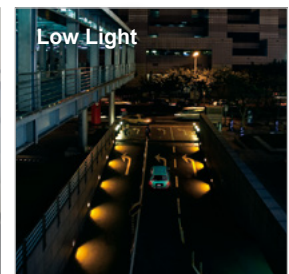

Fixed Dome Network Camera FD8355HV/55EHV

1.3MP • WDR Pro II • 30M IR • Smart IR •
3DNR • Smart Focus • Low Light • IP66 • IK10

VIVOTEK FD8355HV/55EHV are professional outdoor network dome cameras offering up to 60 fps @ 1.3-Megapixel resolution with superb image quality.

Featuring the new improved Wide Dynamic Range Technology WDR Pro II, it provides extreme visibility in extremely dark & light environments with 4 shutter capture methods. Combined with 3D Noise Reduction Technology, which enables the FD8355HV/55EHV to capture clear, polished video under low-light conditions and reduce bandwidth from sensor noise, users can identify an increased level of image detail in extremely bright as well as dark environments.

Additionally, as a professional day/night camera, FD8355HV/55EHV adopt Smart IR technology which prevents overexposure and provides noise reduction to adjust IR lighting intensity instantaneously based on changes in lighting in the ambient environment.

To provide top-notch image quality, FD8355HV/55EHV also come with a P-iris lens, which controls the iris with extreme precision with its built-in stepper motor. By using software controls, the lens maintains the iris opening at an optimal level at all times, resulting in superior sharpness and depth of field as well as image quality. Furthermore, for installers, properly adjusting the focus of a megapixel network camera can be difficult due to the level of image detail. Thus, FD8355HV/55EHV are also designed with VIVOTEK's Smart Focus System to make installation and adjustment easier by using remote focus and zoom adjustment.