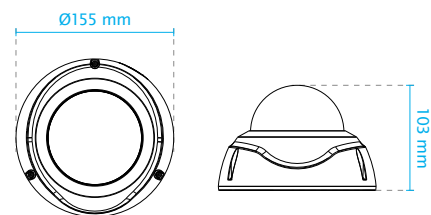

ONVIF	Supported, specification available at www.onvif.org
Intelligent Video	
Video Motion Detection	Five-window video motion detection
Alarm and Event	
Alarm Triggers	Motion detection, manual trigger, digital input, periodical trigger, system boot, recording notification, camera tampering detection, audio detection
Alarm Events	Event notification using digital output, HTTP, SMTP, FTP, NAS server and MicroSD Card File upload via HTTP, SMTP, FTP, NAS server and MicroSD card
General	
Smart Focus System	Remote Focus (FD836BA-HTV/EHTV)
Connectors	RJ-45 cable connector for Network/PoE connection Audio input Audio output DC 12V power input Digital input*1 Digital output*1
LED Indicator	System power and status indicator
Power Input	DC 12V FD836BA-HTV/HVF2: IEEE 802.3af/at PoE Class 0 FD836BA-EHTV/EHVF2: IEEE 802.3at PoE Class 4
Power Consumption	FD836BA-HTV: Max. 13 W FD836BA-EHTV/EHVF2: Max. 25 W (Heater on) FD836BA-HVF2: Max. 9 W
Dimensions	Ø 155 x 103 mm
Weight	920 g
Casing	Weather-proof IP66-rated housing Vandal-proof IK10-rated metal housing
Safety Certifications	FD836BA-HTV/EHTV: CE, LVD, FCC Class A, VCCI, C-Tick, UL FD836BA-HVF2/EVF2: CE, LVD, FCC Class A, VCCI, C-Tick
Operating Temperature	FD836BA-HTV/HVF2: Starting Temperature: -10°C ~ 50°C (14°F ~ 122°F) Working Temperature: -20°C ~ 50°C (-4°F ~ 122°F) FD836BA-EHTV/EHVF2: Starting Temperature: -40°C ~ 50°C (-40°F ~ 122°F) Working Temperature: -50°C ~ 50°C (-58°F ~ 122°F)
Humidity	90%
Warranty	FD836BA-HTV/EHTV: 36 months FD836BA-HVF2/EHVF2: 24 months
System Requirements	
Operating System	Microsoft Windows 7/8
Web Browser	Internet Explorer 10/11 Chrome version 58.0.3029 or above
Other Players	VLC: 1.1.11 or above Quicktime: 7 or above
Included Accessories	
CD	User's manual, quick installation guide, Shepherd, VAST 32-channel recording software
Others	Quick installation guide, warranty card, alignment sticker/desiccant bag, screw pack
Dimensions