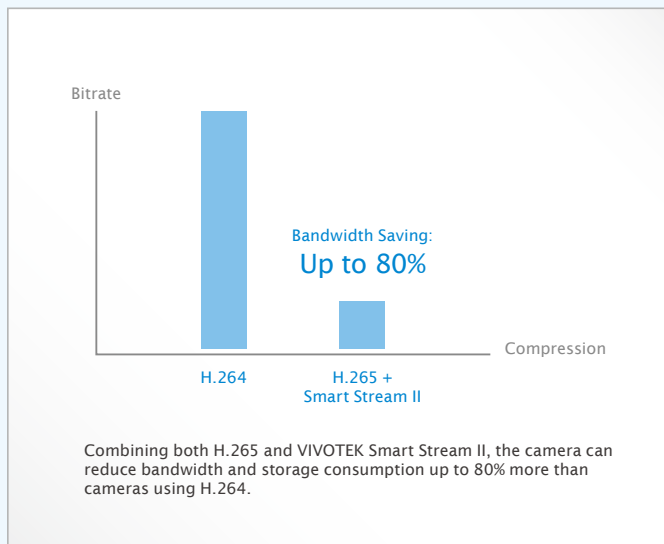

FD9181-HT

Fixed Dome Network Camera

5MP · H.265 · Smart Stream II · 1080p 60 fps · WDR Pro · SNV · PIR · P-iris · 30M IR

VIVOTEK's FD9181-HT is a brand-new professional H.265 high-efficiency indoor dome network camera, offering 30 fps @ 5-Megapixel or 60 fps @ 1080p with outstanding image quality. By employing H.265 technology, the camera is able to provide higher and more efficient image compression rates than previous H.264 systems. In addition, VIVOTEK's sophisticated Smart Stream II technology enables the cameras to optimize quality for desired regions and therefore to maximize efficiency of bandwidth usage. Combining both H.265 and Smart Stream II, the FD9181-HT can reduce bandwidth and storage consumption by up to 80%* while retaining exceptional 5-Megapixel image quality.

- H.265 Compression Technology
- 1/1.8" Progressive CMOS Sensor
- 30 fps @ 2560x1920, 60 fps @ 1920x1080
- Smart Stream II to Optimize Bandwidth Efficiency
- WDR Pro for Unparalleled Visibility in High Contrast Environments
- Built-in IR Illuminators, Effective up to 30 Meters
- Remote Focus for Easy Focus Adjustments
- SNV (Supreme Night Visibility) for Low Light Conditions
- PIR
- Video Rotation for Corridor View
- P-iris Lens
- DIS (Digital Image Stabilization)