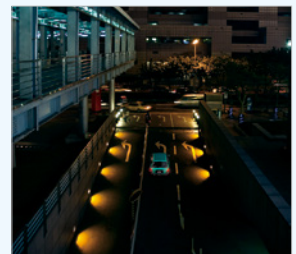

FD9371-HTV/EHTV

Fixed Dome Network Camera

3MP · H.265 Compression · Smart Stream II · Bandwidth Saving · WDR Pro · SNV · IP66 · IK10 · Extreme Weather · P-iris · 30M IR · DIS

VIVOTEK's FD9371-HTV and FD9371-EHTV are two brand-new professional H.265 high-efficiency outdoor dome network cameras, offering 30 fps @ 3-Megapixel with outstanding image quality. Employing H.265 technology enables the cameras to provide higher and more efficient image compression rates than previous H.264 systems. In addition, VIVOTEK's sophisticated Smart Stream II enables the cameras to optimize resolution for a desired object or area and therefore to maximize efficiency of bandwidth usage. Combining both H.265 and Smart Stream II, the FD9371-HTV and FD9371-EHTV can reduce both bandwidth and storage consumption up to 80%* while maintaining image quality of the high standard.

As professional day/night cameras, the FD9371-HTV and FD9371-EHTV are also equipped with WDR Pro and SNV, empowering users to enjoy superb image-detail in any lighting condition. Additionally, IP66-rated housing ensures the ability of these advanced cameras to withstand rain and dust, thus guaranteeing smooth operation even under a multitude of harsh weather conditions. The cameras' IK10-rated housing can also provide protection against acts of vandalism and other impacts. Finally, a wide operating temperature range further enhances the performance and reliability of the FD9371-EHTV in both extremely cold and warm weather, even while using PoE.

* Depending on scenes

Key Features