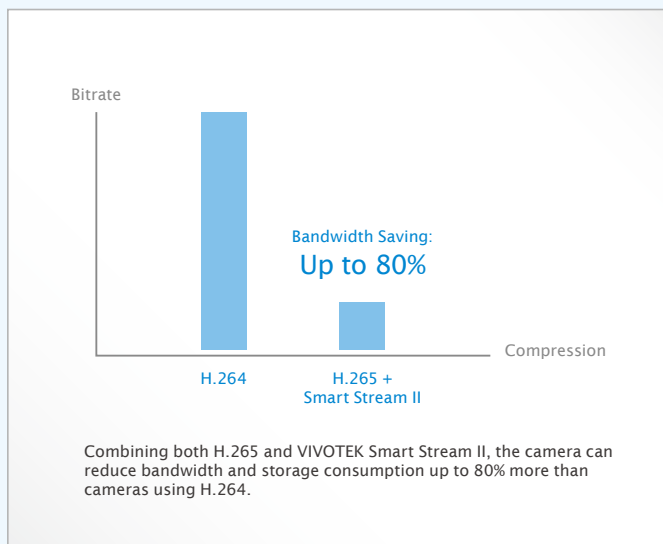

FD9371-HTV/EHTV

Fixed Dome Network Camera

3MP · H.265 Compression · Smart Stream II · Bandwidth Saving · WDR Pro · SNV · IP66 · IK10 · Extreme Weather · P-iris · 30M IR · DIS

VIVOTEK's FD9371-HTV and FD9371-EHTV are two brand-new professional H.265 high-efficiency outdoor dome network cameras, offering 30 fps @ 3-Megapixel with outstanding image quality. Employing H.265 technology enables the cameras to provide higher and more efficient image compression rates than previous H.264 systems. In addition, VIVOTEK's sophisticated Smart Stream II enables the cameras to optimize resolution for a desired object or area and therefore to maximize efficiency of bandwidth usage. Combining both H.265 and Smart Stream II, the FD9371-HTV and FD9371-EHTV can reduce both bandwidth and storage consumption up to 80%* while maintaining image quality of the high standard.

* Depending on scenes

Key Features

- H.265 Compression Technology
- 1/2.8" Progressive CMOS Sensor
- 30 fps @ 2048x1536
- Smart Stream II to Optimize Bandwidth Efficiency
- WDR Pro for Unparalleled Visibility in High Contrast Environments
- Built-in IR Illuminators, Effective up to 30 Meters
- Remote Focus for Easy Focus Adjustments
- Weather-proof IP66-rated and Vandal-proof IK10-rated Housing
- Extreme Weather Support with PoE
- SNV (Supreme Night Visibility) for Low Light Conditions
- Video Rotation for Corridor View
- P-iris Lens
- DIS (Digital Image Stabilization)