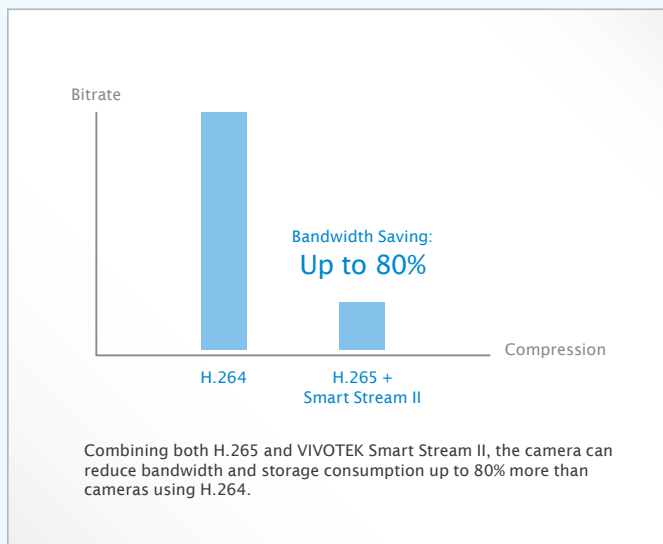

As professional day/night cameras, the FD9381-HTV and FD9381-EHTV are also equipped with WDR Pro and SNV, empowering users to enjoy superb image-detail in all lighting conditions. Additionally, robust IP66-rated housing ensures the ability of these advanced cameras to withstand rain and dust, thus guaranteeing smooth operation no matter how harsh the weather conditions. The cameras' IK10-rated housing will also provide protection against acts of vandalism and other physical impacts. Finally, a wide operating temperature range further enhances the performance and reliability of the FD9381-EHTV in both extremely cold and extremely warm weather, even while using PoE.

* Depending on scenes